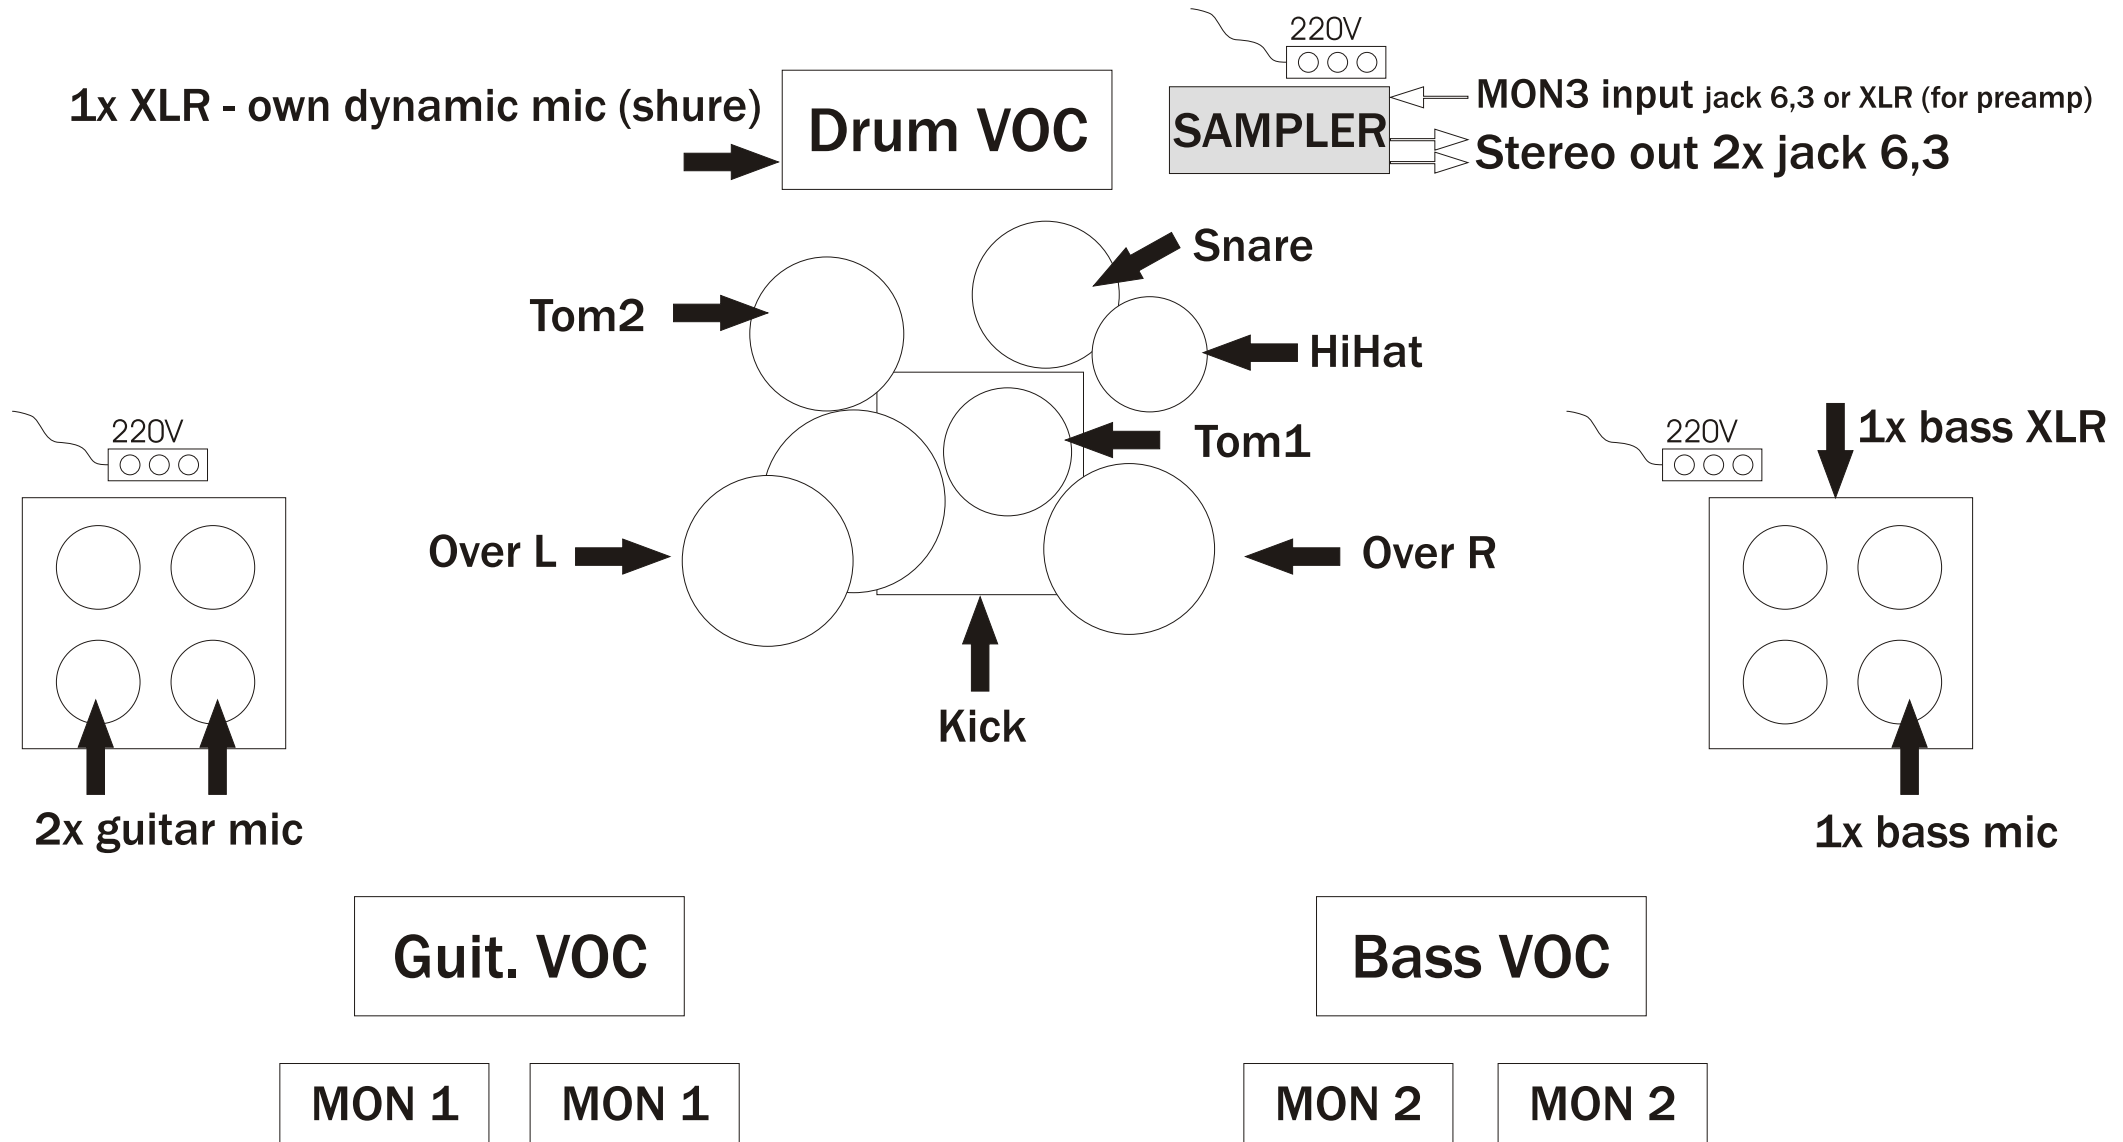

# RYBICKY48 - STAGEPLAN

## Summary:

**Mic: 7x Drums, 2x Guitar, 1x Bass, 2x Vocal**  
**XLR: 1x Bass, 1x Drum Vocal**

**Monitors: 3 ways (3rd way jack 6,3 or XLR for preamp)**  
**Sampler: Stereo out (2x jack 6,3)**